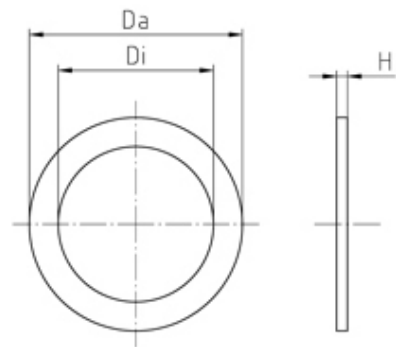

### DESCRIPTION

Washer PG13,5 , material - steel, zinc-plated- Int./Ext Dia. 14/18.5

*Subject to technical modification without notice.*

*Typographical and other errors do not justify claim for damages.*

## SPECIFICATION

|                               |                                                                                  |
|-------------------------------|----------------------------------------------------------------------------------|
| <b>Product Type</b>           | Standard                                                                         |
| <b>Thread Size</b>            | PG13.5                                                                           |
| <b>External Diameter (mm)</b> | 18.5                                                                             |
| <b>Washer Material</b>        | Steel, zinc-plated                                                               |
| <b>Interior Diameter (mm)</b> | 14                                                                               |
| <b>Comments</b>               | assembled in series: 19.5xx, 19.6xx, 23.6xx, 63xx, 63xx UG, 3xx M, 3xxxx, 21.1xx |
| <b>Height (mm)</b>            | 0.8                                                                              |