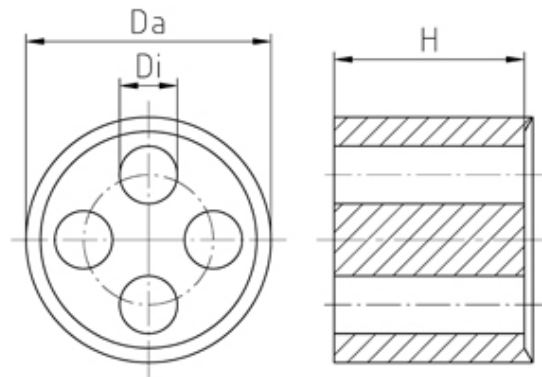

Inserts/Accessories

Range: Cable Glands/Grommets

Part Number: WJ-D 21/3X8

DESCRIPTION

Sealing insert, 22,5X(3X8)X11 for gland size PG21

CABLE GLANDS/GROMMETS FEATURES

- Sealing rings are constructed from Evoprene TPE

Subject to technical modification without notice.

Typographical and other errors do not justify claim for damages.

SPECIFICATION

Product Type	Standard
Sealing Ring Material	Evoprene TPE
Min Temperature Rating °C	-30
Max Temperature Rating °C	100
Thread Size	PG21
External Diameter (mm)	22.2
Sealing Insert	Evoprene TPE
Interior Diameter (mm)	3x8
Comments	assembled in PERFECT series: 50.0xx/zXz, 50.0xx Pazzzz/zXz installation also possible in PERFECT series
Height (mm)	11