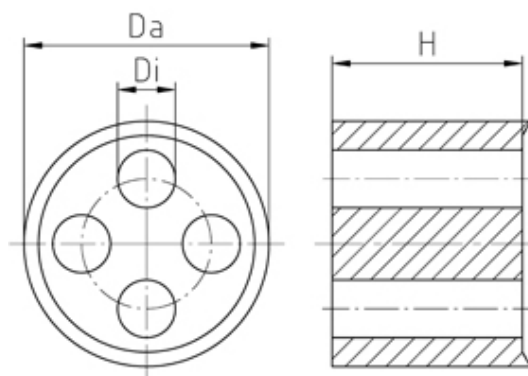

## Range: Cable Glands/Grommets

Part Number: WJ-D 21/2X8

### DESCRIPTION

Sealing insert, 22,5X(2X8)X11 for gland size PG21

*Subject to technical modification without notice.*

*Typographical and other errors do not justify claim for damages.*

## SPECIFICATION

<b>Product Type</b>	Standard
<b>Sealing Ring Material</b>	Evoprene TPE
<b>Min Temperature Rating °C</b>	-30
<b>Max Temperature Rating °C</b>	100
<b>Thread Size</b>	PG21
<b>External Diameter (mm)</b>	22.2
<b>Sealing Insert</b>	Evoprene TPE
<b>Interior Diameter (mm)</b>	2x8
<b>Comments</b>	assembled in PERFECT series: 50.0xx/zXz, 50.0xx Pazzzz/zXz installation also possible in PERFECT series
<b>Height (mm)</b>	11