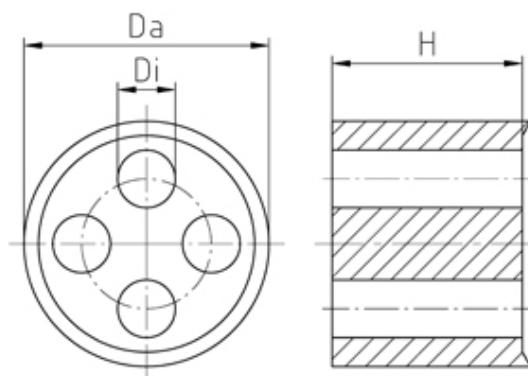

Inserts/Accessories

Range: Cable Glands/Grommets

Part Number: WJ-D 16/4X6

DESCRIPTION

Sealing insert, 4X6 MM for gland size PG16

Subject to technical modification without notice.

Typographical and other errors do not justify claim for damages.

SPECIFICATION

Product Type	Standard
Sealing Ring Material	Evoprene TPE
Min Temperature Rating °C	-30
Max Temperature Rating °C	100
Thread Size	PG16
External Diameter (mm)	17.4
Sealing Insert	Evoprene TPE
Interior Diameter (mm)	4x6
Comments	assembled in PERFECT series: 50.0xx/zXz, 50.0xx Pazzzz/zXz installation also possible in PERFECT series
Height (mm)	9