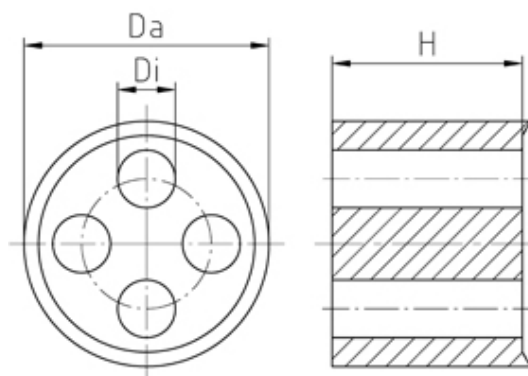

## Range: Cable Glands/Grommets

Part Number: WJ-D 16/2X6

### DESCRIPTION

Sealing insert, 2X6 MM for gland size PG16

*Subject to technical modification without notice.*

*Typographical and other errors do not justify claim for damages.*

## SPECIFICATION

<b>Product Type</b>	Standard
<b>Sealing Ring Material</b>	Evoprene TPE
<b>Min Temperature Rating °C</b>	-30
<b>Max Temperature Rating °C</b>	100
<b>Thread Size</b>	PG16
<b>External Diameter (mm)</b>	17.4
<b>Sealing Insert</b>	Evoprene TPE
<b>Interior Diameter (mm)</b>	2x6
<b>Comments</b>	assembled in PERFECT series: 50.0xx/zXz, 50.0xx Pazzzz/zXz installation also possible in PERFECT series
<b>Height (mm)</b>	9