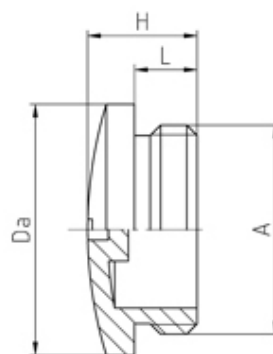

Screw Plugs

Range: Cable Glands/Grommets

Order Code: GBP-NPW-PG48-GL (1048 PA)

DESCRIPTION

Screw plug PA7035 PG48 thread length 12, material - Body - Polyamide PA6 GF30

Subject to technical modification without notice.

Typographical and other errors do not justify claim for damages.

SPECIFICATION

Product Type	Standard
Body Material	Polyamide
Min Temperature Rating °C	-40
Max Temperature Rating °C	100
Colour	Light Grey - RAL 7035
Thread Size	PG48
External Connecting Thread Type	PG
Thread Length (mm)	12
External Diameter (mm)	69.5
Height (mm)	17
Connecting Thread Size	Pg 48
Additional Material Detail	Body - Polyamide PA6 GF30