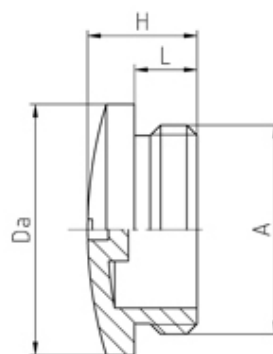

## Range: Cable Glands/Grommets

Order Code: GBP-NPW-PG42-GL (1042 PA)

---

---

### DESCRIPTION

Screw plug PA7035 PG42 thread length 10, material - Body - Polyamide PA6 GF30

*Subject to technical modification without notice.*

*Typographical and other errors do not justify claim for damages.*

## SPECIFICATION

<b>Product Type</b>	Standard
<b>Body Material</b>	Polyamide
<b>Min Temperature Rating °C</b>	-40
<b>Max Temperature Rating °C</b>	100
<b>Colour</b>	Light Grey - RAL 7035
<b>Thread Size</b>	PG42
<b>External Connecting Thread Type</b>	PG
<b>Thread Length (mm)</b>	10
<b>External Diameter (mm)</b>	62.5
<b>Height (mm)</b>	15.5
<b>Connecting Thread Size</b>	Pg 42
<b>Additional Material Detail</b>	Body - Polyamide PA6 GF30