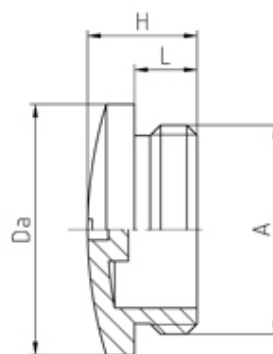

Screw Plugs

Range: Cable Glands/Grommets

Order Code: GBP-NPW-PG36-GL (1036 PA)

DESCRIPTION

Screw plug PA7035 PG36 thread length 10, material - Body - Polyamide PA6 GF30

Subject to technical modification without notice.

Typographical and other errors do not justify claim for damages.

SPECIFICATION

Product Type	Standard
Body Material	Polyamide
Min Temperature Rating °C	-40
Max Temperature Rating °C	100
Colour	Light Grey - RAL 7035
Thread Size	PG36
External Connecting Thread Type	PG
Thread Length (mm)	10
External Diameter (mm)	55.5
Height (mm)	15
Connecting Thread Size	Pg 36
Additional Material Detail	Body - Polyamide PA6 GF30