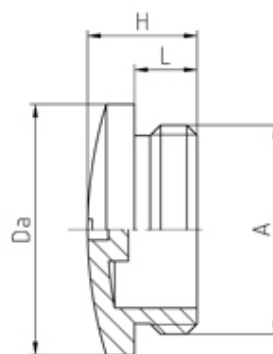

Screw Plugs

Range: Cable Glands/Grommets

Order Code: GBP-NPW-PG21-GL (1021 PA)

DESCRIPTION

Screw plug PA7035 PG21 thread length 8, material - Body - Polyamide PA6 GF30

Subject to technical modification without notice.

Typographical and other errors do not justify claim for damages.

SPECIFICATION

Product Type	Standard
Body Material	Polyamide
Min Temperature Rating °C	-40
Max Temperature Rating °C	100
Colour	Light Grey - RAL 7035
Thread Size	PG21
External Connecting Thread Type	PG
Thread Length (mm)	8
External Diameter (mm)	33
Height (mm)	12.5
Connecting Thread Size	Pg 21
Additional Material Detail	Body - Polyamide PA6 GF30