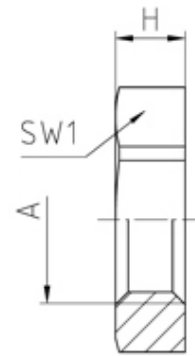

## Range: Cable Glands/Grommets

Part Number: 248 PA/SW

### DESCRIPTION

Hexagonal locknut PA/SW PG48 Material - Body - Polyamide PA6 GF30

*Subject to technical modification without notice.  
Typographical and other errors do not justify claim for damages.*

## SPECIFICATION

<b>Product Type</b>	Standard
<b>Body Material</b>	Polyamide
<b>Min Temperature Rating °C</b>	-40
<b>Max Temperature Rating °C</b>	100
<b>Colour</b>	Black - RAL 9005
<b>Thread Size</b>	PG48
<b>Internal Connecting Thread Type</b>	Pg as per DIN 40430
<b>Width Across Flat 1 (mm)</b>	70
<b>Height (mm)</b>	8
<b>Connecting Thread Size</b>	Pg 48
<b>Additional Material Detail</b>	Body - Polyamide PA6 GF30