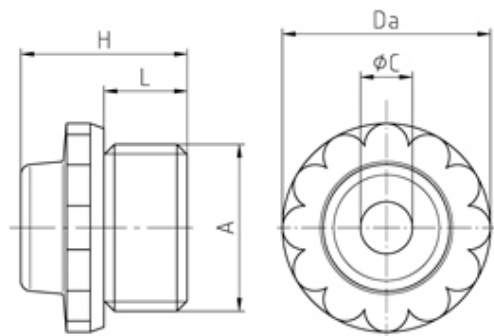

Inserts/Accessories

Range: Cable Glands/Grommets

Order Code: 136 G

DESCRIPTION

Twisting sleeve closed PG36 thread length 19 min/max cable dia 25-32

Subject to technical modification without notice.

Typographical and other errors do not justify claim for damages.

SPECIFICATION

Product Type	Standard
Body Material	Polyamide
Min Temperature Rating °C	-30
Max Temperature Rating °C	90
IP Rating	54
Colour	Light Grey - RAL 7035
Thread Size	PG36
Clamping Range Min (mm)	25
Clamping Range Max (mm)	32
External Connecting Thread Type	PG
Thread Length (mm)	19
External Diameter (mm)	56
Height (mm)	30.2
Connecting Thread Size	Pg 36
Additional Material Detail	Body - Polyethylene PE-LD