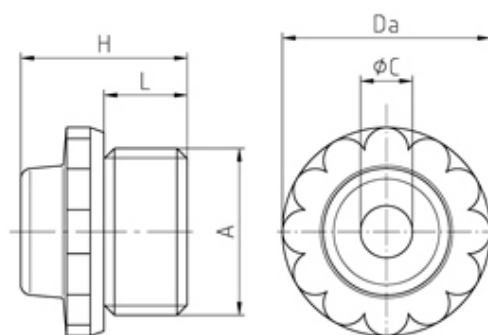

Inserts/Accessories

Range: Cable Glands/Grommets

Order Code: 129 G

DESCRIPTION

Twisting sleeve closed PG29 thread length 16 min/max cable dia 18-24

Subject to technical modification without notice.

Typographical and other errors do not justify claim for damages.

SPECIFICATION

Product Type	Standard
Body Material	Polyamide
Min Temperature Rating °C	-30
Max Temperature Rating °C	90
IP Rating	54
Colour	Light Grey - RAL 7035
Thread Size	PG29
Clamping Range Min (mm)	18
Clamping Range Max (mm)	24
External Connecting Thread Type	PG
Thread Length (mm)	16
External Diameter (mm)	45.5
Height (mm)	24.8
Connecting Thread Size	Pg 29
Additional Material Detail	Body - Polyethylene PE-LD