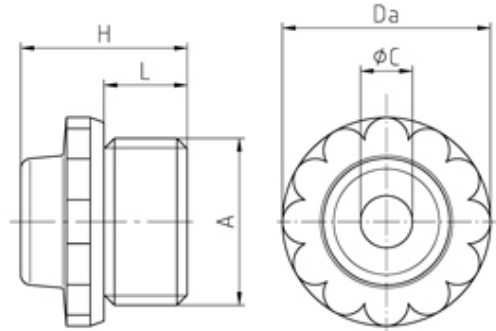

121 GG

Twisting sleeve closed PG21 thread length 12.5 min/max cable dia 11-17

SPECIFICATION

Product Type	Standard
Body Material	Polyamide
Min Temperature Rating °C	-30
Max Temperature Rating °C	90
IP Rating	54
Colour	Light Grey - RAL 7035
Thread Size	PG21
Clamping Range Min (mm)	11
Clamping Range Max (mm)	17
External Connecting Thread Type	PG
Thread Length (mm)	12.5
External Diameter (mm)	33
Height (mm)	22.8
Connecting Thread Size	Pg 21
Additional Material Detail	Body - Polyethylene PE-LD