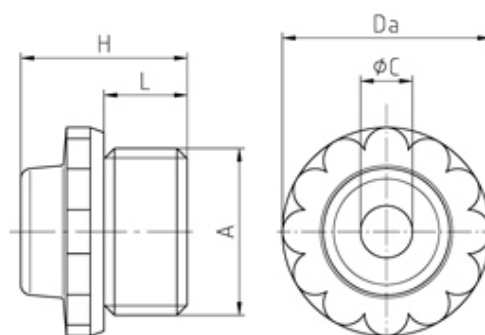

Inserts/Accessories

Range: Cable Glands/Grommets

Order Code: GCG-TPC-PG21-GL (121 GG)

DESCRIPTION

Twisting sleeve closed PG21 thread length 12.5 min/max cable dia 11-17

Subject to technical modification without notice.

Typographical and other errors do not justify claim for damages.

SPECIFICATION

Product Type	Standard
Body Material	Polyamide
Min Temperature Rating °C	-30
Max Temperature Rating °C	90
IP Rating	54
Colour	Light Grey - RAL 7035
Thread Size	PG21
Clamping Range Min (mm)	11
Clamping Range Max (mm)	17
External Connecting Thread Type	PG
Thread Length (mm)	12.5
External Diameter (mm)	33
Height (mm)	22.8
Connecting Thread Size	Pg 21
Additional Material Detail	Body - Polyethylene PE-LD