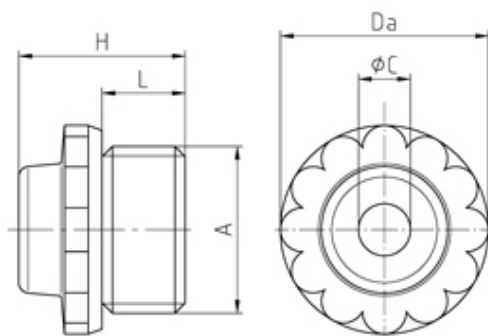

Inserts/Accessories

Range: Cable Glands/Grommets

Order Code: GCG-TPC-PG16-GL (116 GG)

DESCRIPTION

Twisting sleeve closed PG16 thread length 10.8 min/max cable dia 9-14

Subject to technical modification without notice.

Typographical and other errors do not justify claim for damages.