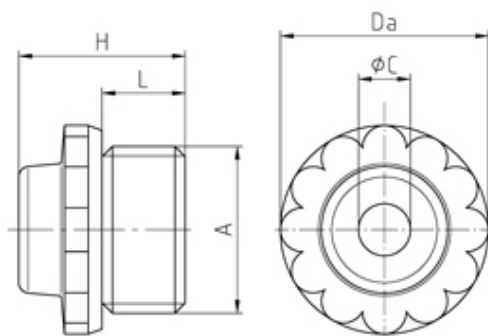

Inserts/Accessories

Range: Cable Glands/Grommets

Order Code: GCG-TPC-PG16-GL (116 GG)

DESCRIPTION

Twisting sleeve closed PG16 thread length 10.8 min/max cable dia 9-14

Subject to technical modification without notice.

Typographical and other errors do not justify claim for damages.

SPECIFICATION

Product Type	Standard
Body Material	Polyamide
Min Temperature Rating °C	-30
Max Temperature Rating °C	90
IP Rating	54
Colour	Light Grey - RAL 7035
Thread Size	PG16
Clamping Range Min (mm)	9
Clamping Range Max (mm)	14
External Connecting Thread Type	PG
Thread Length (mm)	10.8
External Diameter (mm)	27
Height (mm)	20
Connecting Thread Size	Pg 16
Additional Material Detail	Body - Polyethylene PE-LD