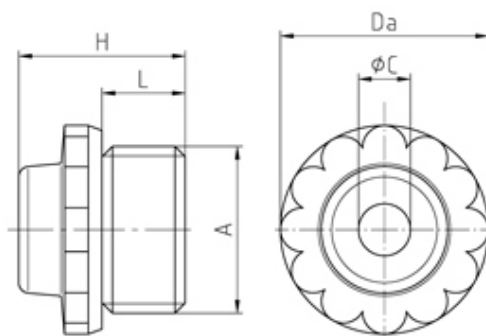

Inserts/Accessories

Range: Cable Glands/Grommets

Order Code: GCG-TPC-PG13-GL (113 GG)

DESCRIPTION

Twisting sleeve closed PG13 thread length 10.6 min/max cable dia 9-12

Subject to technical modification without notice.

Typographical and other errors do not justify claim for damages.

SPECIFICATION

Product Type	Standard
Body Material	Polyamide
Min Temperature Rating °C	-30
Max Temperature Rating °C	90
IP Rating	54
Colour	Light Grey - RAL 7035
Thread Size	PG13.5
Clamping Range Min (mm)	9
Clamping Range Max (mm)	12
External Connecting Thread Type	PG
Thread Length (mm)	10.6
External Diameter (mm)	24
Height (mm)	19.5
Connecting Thread Size	Pg 13.5
Additional Material Detail	Body - Polyethylene PE-LD