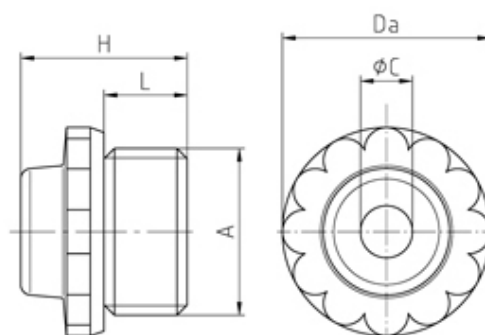

Inserts/Accessories

Range: Cable Glands/Grommets

Order Code: GCG-TPC-P11-GL (111 GG)

DESCRIPTION

Twisting sleeve closed PG11 thread length 8.9 min/max cable dia 7-10

Subject to technical modification without notice.

Typographical and other errors do not justify claim for damages.

SPECIFICATION

Product Type	Standard
Body Material	Polyamide
Min Temperature Rating °C	-30
Max Temperature Rating °C	90
IP Rating	54
Colour	Light Grey - RAL 7035
Thread Size	PG11
Clamping Range Min (mm)	7
Clamping Range Max (mm)	10
External Connecting Thread Type	PG
Thread Length (mm)	8.9
External Diameter (mm)	21
Height (mm)	17.5
Connecting Thread Size	Pg 11
Additional Material Detail	Body - Polyethylene PE-LD