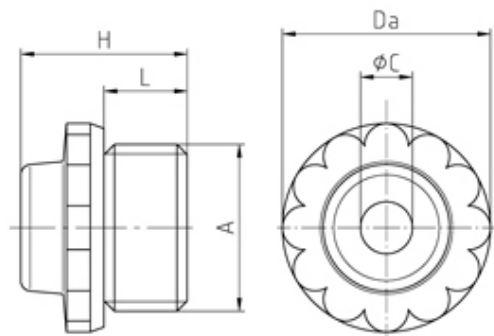

Inserts/Accessories

Range: Cable Glands/Grommets

Order Code: GCG-TPC-PG9-GL (109 GG)

DESCRIPTION

Twisting sleeve closed PG9 thread length 8.1 min/max cable dia 6-8

Subject to technical modification without notice.

Typographical and other errors do not justify claim for damages.

SPECIFICATION

Product Type	Standard
Body Material	Polyamide
Min Temperature Rating °C	-30
Max Temperature Rating °C	90
IP Rating	54
Colour	Light Grey - RAL 7035
Thread Size	PG9
Clamping Range Min (mm)	6
Clamping Range Max (mm)	8
External Connecting Thread Type	PG
Thread Length (mm)	8.1
External Diameter (mm)	19
Height (mm)	16.5
Connecting Thread Size	Pg 9
Additional Material Detail	Body - Polyethylene PE-LD