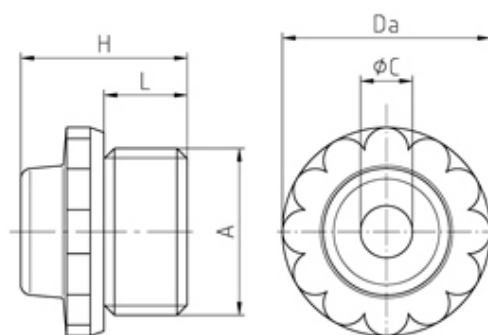

Inserts/Accessories

Range: Cable Glands/Grommets

Order Code: GCG-TPO-PG21-GL (121 G)

DESCRIPTION

Twisting sleeve open PG21 thread length 12.5 min/max cable dia 11-17

Subject to technical modification without notice.

Typographical and other errors do not justify claim for damages.

SPECIFICATION

Product Type	Standard
Body Material	Polyamide
Min Temperature Rating °C	-30
Max Temperature Rating °C	90
IP Rating	54
Colour	Light Grey - RAL 7035
Thread Size	PG21
Clamping Range Min (mm)	11
Clamping Range Max (mm)	17
External Connecting Thread Type	PG
Thread Length (mm)	12.5
External Diameter (mm)	33
Height (mm)	22.8
Connecting Thread Size	Pg 21
Additional Material Detail	Body - Polyethylene PE-LD