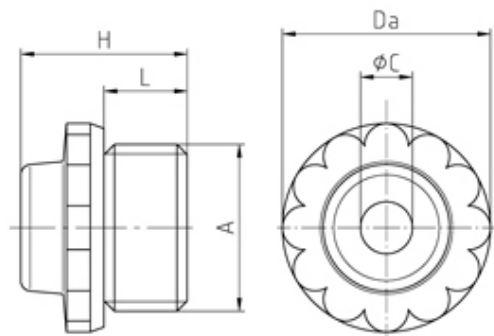

Inserts/Accessories

Range: Cable Glands/Grommets

Order Code: GCG-TPO-PG21-GL (121 G)

DESCRIPTION

Twisting sleeve open PG21 thread length 12.5 min/max cable dia 11-17

Subject to technical modification without notice.

Typographical and other errors do not justify claim for damages.

SPECIFICATION

Product Type	Standard
Body Material	Polyamide
Min Temperature Rating °C	-30
Max Temperature Rating °C	90
IP Rating	54
Colour	Light Grey - RAL 7035
Thread Size	PG21
Clamping Range Min (mm)	11
Clamping Range Max (mm)	17
External Connecting Thread Type	PG
Thread Length (mm)	12.5
External Diameter (mm)	33
Height (mm)	22.8
Connecting Thread Size	Pg 21
Additional Material Detail	Body - Polyethylene PE-LD