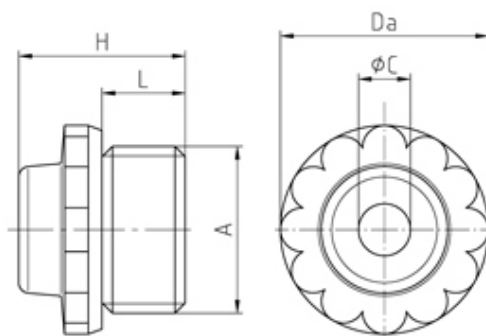

Inserts/Accessories

Range: Cable Glands/Grommets

Order Code: GCG-TPO-PG16-GL (116 G)

DESCRIPTION

Twisting sleeve open PG16 thread length 10.8 min/max cable dia 9-14

Subject to technical modification without notice.

Typographical and other errors do not justify claim for damages.

SPECIFICATION

Product Type	Standard
Body Material	Polyamide
Min Temperature Rating °C	-30
Max Temperature Rating °C	90
IP Rating	54
Colour	Light Grey - RAL 7035
Thread Size	PG16
Clamping Range Min (mm)	9
Clamping Range Max (mm)	14
External Connecting Thread Type	PG
Thread Length (mm)	10.8
External Diameter (mm)	27
Height (mm)	20
Connecting Thread Size	Pg 16
Additional Material Detail	Body - Polyethylene PE-LD