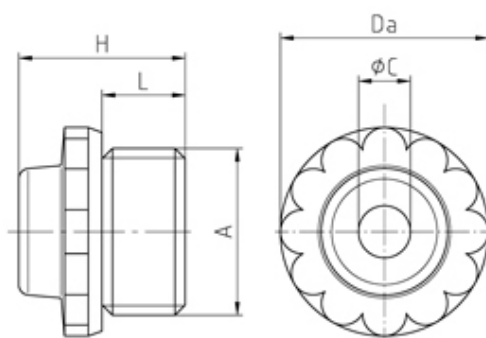

Inserts/Accessories

Range: Cable Glands/Grommets

Order Code: GCG-TPO-PG13-GL (113 G)

DESCRIPTION

Twisting sleeve open PG13 thread length 10.6 min/max cable dia 9-12

Subject to technical modification without notice.

Typographical and other errors do not justify claim for damages.

SPECIFICATION

Product Type	Standard
Body Material	Polyamide
Min Temperature Rating °C	-30
Max Temperature Rating °C	90
IP Rating	54
Colour	Light Grey - RAL 7035
Thread Size	PG13.5
Clamping Range Min (mm)	9
Clamping Range Max (mm)	12
External Connecting Thread Type	PG
Thread Length (mm)	10.6
External Diameter (mm)	24
Height (mm)	19.5
Connecting Thread Size	Pg 13.5
Additional Material Detail	Body - Polyethylene PE-LD