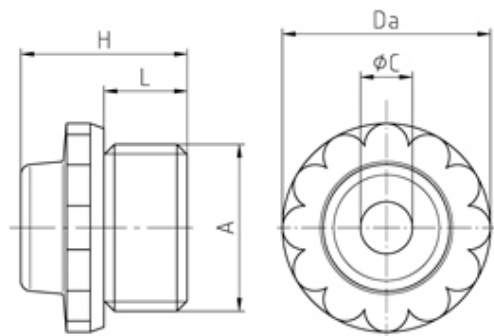

## Range: Cable Glands/Grommets

Order Code: GCG-TPO-P11-GL (111 G)

---

---

### DESCRIPTION

Twisting sleeve open PG11 thread length 8.9 min/max cable dia 7-10

*Subject to technical modification without notice.*

*Typographical and other errors do not justify claim for damages.*

## SPECIFICATION

<b>Product Type</b>	Standard
<b>Body Material</b>	Polyamide
<b>Min Temperature Rating °C</b>	-30
<b>Max Temperature Rating °C</b>	90
<b>IP Rating</b>	54
<b>Colour</b>	Light Grey - RAL 7035
<b>Thread Size</b>	PG11
<b>Clamping Range Min (mm)</b>	7
<b>Clamping Range Max (mm)</b>	10
<b>External Connecting Thread Type</b>	PG
<b>Thread Length (mm)</b>	8.9
<b>External Diameter (mm)</b>	21
<b>Height (mm)</b>	17.5
<b>Connecting Thread Size</b>	Pg 11
<b>Additional Material Detail</b>	Body - Polyethylene PE-LD