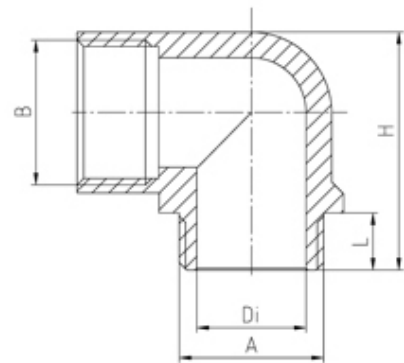

Elbow Glands

Range: Cable Glands/Grommets

Order Code: GCG-EPS-PG21-GL (21.021 PA)

DESCRIPTION

Elbow cable gland PA7035 PG 21 thread length 13 min/max

*Subject to technical modification without notice.
Typographical and other errors do not justify claim for damages.*

SPECIFICATION

Product Type	Standard
Body Material	Polyamide
Min Temperature Rating °C	-20
Max Temperature Rating °C	100
Colour	Light Grey - RAL 7035
Thread Size	PG21
External Connecting Thread Type	Pg 21
Thread Length (mm)	13
Interior Diameter (mm)	24
Height (mm)	46
Connecting Thread Size	Pg 21
Additional Material Detail	Body - Polyamide PA6 GF30