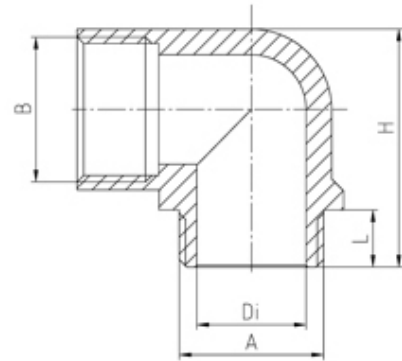

21.016 PA

Elbow cable gland PA7035 PG 16 thread length 11.5 min/max

SPECIFICATION

Product Type	Standard
Body Material	Polyamide
Min Temperature Rating °C	-20
Max Temperature Rating °C	100
Colour	Light Grey - RAL 7035
Thread Size	PG16
External Connecting Thread Type	Pg 16
Thread Length (mm)	11.5
Interior Diameter (mm)	18.5
Height (mm)	38.5
Connecting Thread Size	Pg 16
Additional Material Detail	Body - Polyamide PA6 GF30