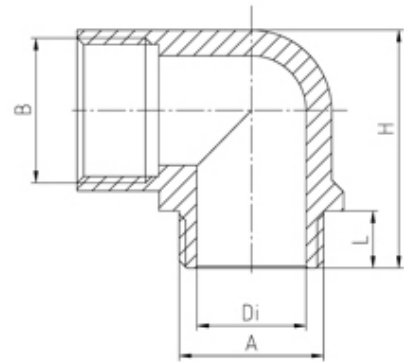

# Elbow Glands

## Range: Cable Glands/Grommets

Order Code: GCG-EPS-PG13-GL (21.013 PA)

### DESCRIPTION

Elbow cable gland PA7035 PG13,5 thread length 11.5 min/max

*Subject to technical modification without notice.  
Typographical and other errors do not justify claim for damages.*

## SPECIFICATION

<b>Product Type</b>	Standard
<b>Body Material</b>	Polyamide
<b>Min Temperature Rating °C</b>	-20
<b>Max Temperature Rating °C</b>	100
<b>Colour</b>	Light Grey - RAL 7035
<b>Thread Size</b>	PG13.5
<b>External Connecting Thread Type</b>	Pg 13.5
<b>Thread Length (mm)</b>	11.5
<b>Interior Diameter (mm)</b>	16
<b>Height (mm)</b>	35.5
<b>Connecting Thread Size</b>	Pg 13.5
<b>Additional Material Detail</b>	Body - Polyamide PA6 GF30