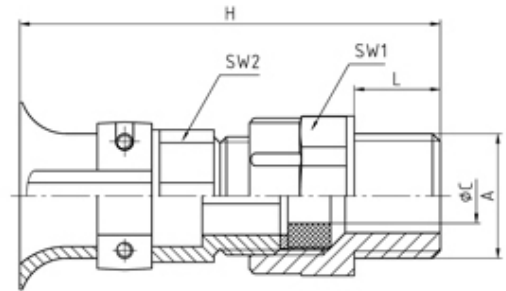

## 22.611

Favorit cable gland PA7035 PG11 thread length 8 min/max cable dia 7.5-9.5

### SPECIFICATION

|  |   |
|--|---|
| <b>Product Type</b>                    | Standard  |
| <b>Sealing Ring Material</b>           | SBR/NBR   |
| <b>Body Material</b>                   | Polyamide   |
| <b>Min Temperature Rating °C</b>       | -30   |
| <b>Max Temperature Rating °C</b>       | 80  |
| <b>IP Rating</b>                       | 55  |
| <b>Colour</b>                          | Light Grey - RAL 7035                                   |
| <b>Thread Size</b>                     | PG11  |
| <b>Clamping Range Min (mm)</b>         | 7.5   |
| <b>Clamping Range Max (mm)</b>         | 9.5   |
| <b>External Connecting Thread Type</b> | PG  |
| <b>Thread Length (mm)</b>              | 8   |
| <b>Strain Relief Clamp Material</b>    | Polyamide PA6 GF30                                      |
| <b>Bolt/Nut Material</b>               | Stainless steel   |
| <b>Width Across Flat 1 (mm)</b>        | 22  |
| <b>Width Across Flat 2 (mm)</b>        | 19  |
| <b>Height (mm)</b>                     | 52  |
| <b>Connecting Thread Size</b>          | Pg 11   |
| <b>Additional Material Detail</b>      | Body - Polyamide PA6 GF30, Washers - Polyethylene PE-LD |