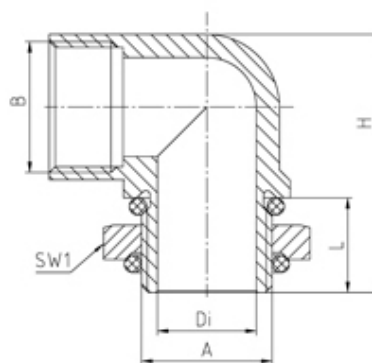

## Range: Cable Glands/Grommets

Order Code: GCG-ZEP-PG29-ZC (21.029 LF)

### DESCRIPTION

Elbow cable gland PG29 long connecting thread with locknut, thread length 15.8

*Subject to technical modification without notice.*

*Typographical and other errors do not justify claim for damages.*

## SPECIFICATION

<b>Product Type</b>	Standard
<b>Body Material</b>	Zinc die-cast
<b>Min Temperature Rating °C</b>	-20
<b>Max Temperature Rating °C</b>	100
<b>Thread Size</b>	PG29
<b>External Connecting Thread Type</b>	Pg 29
<b>Thread Length (mm)</b>	15.8
<b>Interior Diameter (mm)</b>	32
<b>Width Across Flat 1 (mm)</b>	46
<b>Height (mm)</b>	59.8
<b>Connecting Thread Size</b>	Pg 29
<b>Additional Material Detail</b>	Locknut - Brass CuZn39Pb3 nickel plated, O - ring - Nitrile rubber