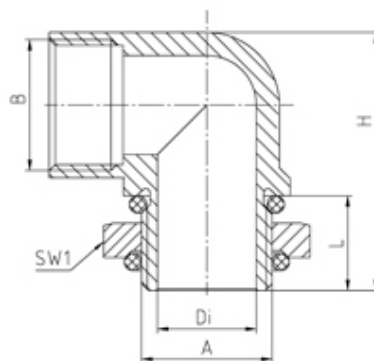

Elbow Glands

Range: Cable Glands/Grommets

Order Code: GCG-ZEP-PG21-ZC (21.021 LF)

DESCRIPTION

Elbow cable gland PG21 long connecting thread with locknut, thread length 13.8

*Subject to technical modification without notice.
Typographical and other errors do not justify claim for damages.*

SPECIFICATION

Product Type	Standard
Body Material	Zinc die-cast
Min Temperature Rating °C	-20
Max Temperature Rating °C	100
Thread Size	PG21
External Connecting Thread Type	Pg 21
Thread Length (mm)	13.8
Interior Diameter (mm)	23.8
Width Across Flat 1 (mm)	36
Height (mm)	45.8
Connecting Thread Size	Pg 21
Additional Material Detail	Locknut - Brass CuZn39Pb3 nickel plated, O - ring - Nitrile rubber