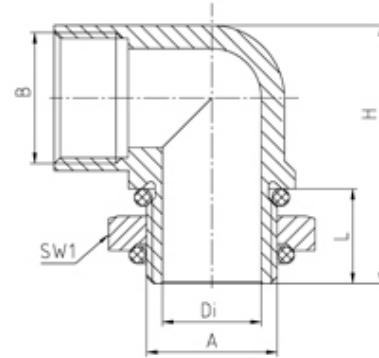

21.021 LF

Elbow cable gland PG21 long connecting thread with locknut, thread length 13.8

SPECIFICATION

Product Type	Standard
Body Material	Zinc die-cast
Min Temperature Rating °C	-20
Max Temperature Rating °C	100
Thread Size	PG21
External Connecting Thread Type	Pg 21
Thread Length (mm)	13.8
Interior Diameter (mm)	23.8
Width Across Flat 1 (mm)	36
Height (mm)	45.8
Connecting Thread Size	Pg 21
Additional Material Detail	Locknut - Brass CuZn39Pb3 nickel plated, O - ring - Nitrile rubber