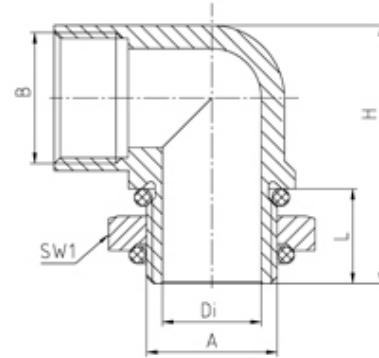

21.016 LF

Elbow cable gland PG16 long connecting thread with locknut, thread length 11.4

SPECIFICATION

Product Type	Standard
Body Material	Zinc die-cast
Min Temperature Rating °C	-20
Max Temperature Rating °C	100
Thread Size	PG16
External Connecting Thread Type	Pg 16
Thread Length (mm)	11.4
Interior Diameter (mm)	18.5
Width Across Flat 1 (mm)	30
Height (mm)	38.4
Connecting Thread Size	Pg 16
Additional Material Detail	Locknut - Brass CuZn39Pb3 nickel plated, O - ring - Nitrile rubber