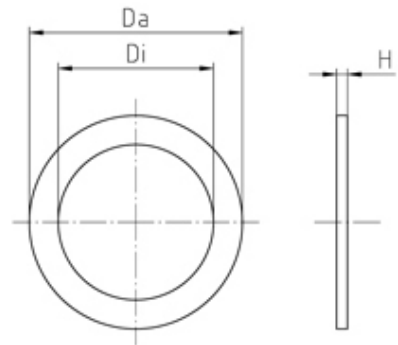

## Range: Cable Glands/Grommets

Part Number: DM325/18.5

### DESCRIPTION

Washer, material - steel, zinc-plated Internal dia Ext. Dia 23

*Subject to technical modification without notice.*

*Typographical and other errors do not justify claim for damages.*

## SPECIFICATION

<b>Product Type</b>	Standard
<b>Hole Diameter (mm)</b>	18.5
<b>Thread Size</b>	M25
<b>External Diameter (mm)</b>	23
<b>Washer Material</b>	Steel, zinc-plated
<b>Comments</b>	assembled in series: 63MxxUG, 08xxUG, 21.7xxM, 21.7xxPAzzzz
<b>Height (mm)</b>	0.8