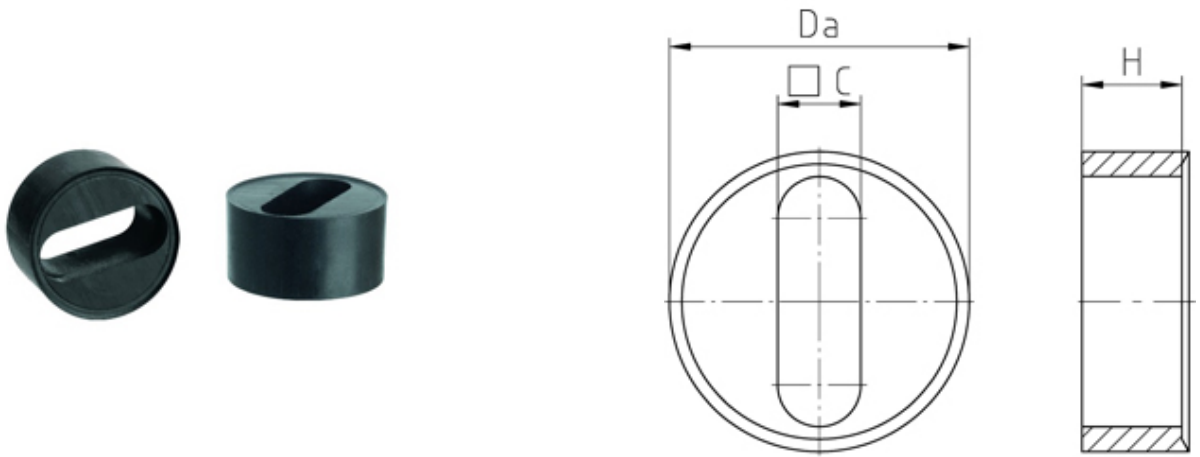

## Range: Cable Glands/Grommets

Part Number: WJ-DM 32FK1

### DESCRIPTION

Flat cable sealing inserts cable dims -9x20

*Subject to technical modification without notice.  
Typographical and other errors do not justify claim for damages.*

## SPECIFICATION

<b>Product Type</b>	Standard
<b>Min Temperature Rating °C</b>	-30
<b>Max Temperature Rating °C</b>	100
<b>Thread Size</b>	M32
<b>Clamping Range Max (mm)</b>	9x20
<b>External Diameter (mm)</b>	25.1
<b>Sealing Insert</b>	Evoprene TPE
<b>Comments</b>	assembled in PERFECT series: 50.6xx MFK1, 50.6xx PAzzzzFK1
<b>Height (mm)</b>	12.5