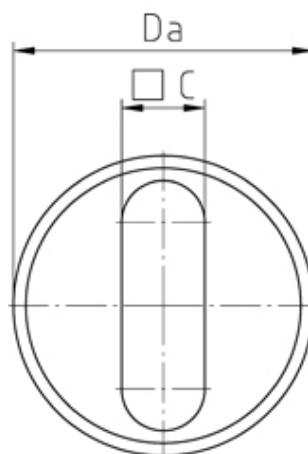

Inserts/Accessories

Range: Cable Glands/Grommets

Part Number: WJ-DM 25FK1

DESCRIPTION

Flat cable sealing inserts cable dims -6x16.3

Subject to technical modification without notice.

Typographical and other errors do not justify claim for damages.

SPECIFICATION

Product Type	Standard
Min Temperature Rating °C	-30
Max Temperature Rating °C	100
Thread Size	M25
Clamping Range Max (mm)	6x16.3
External Diameter (mm)	19.8
Sealing Insert	Evoprene TPE
Comments	assembled in PERFECT series: 50.6xx MFK1, 50.6xx PAzzzzFK1
Height (mm)	9.3