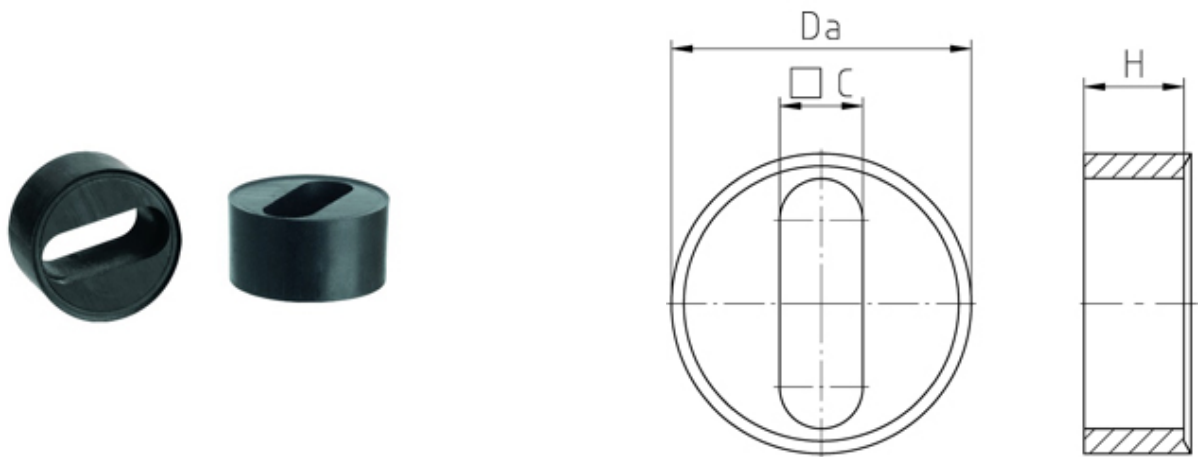

Inserts/Accessories

Range: Cable Glands/Grommets

Part Number: WJ-DM 20FK1

DESCRIPTION

Flat cable sealing inserts cable dims -5x12

*Subject to technical modification without notice.
Typographical and other errors do not justify claim for damages.*

SPECIFICATION

Product Type	Standard
Min Temperature Rating °C	-30
Max Temperature Rating °C	100
Thread Size	M20
Clamping Range Max (mm)	5x12
External Diameter (mm)	15.1
Sealing Insert	Evoprene TPE
Comments	assembled in PERFECT series: 50.6xx MFK1, 50.6xx PAzzzzFK1
Height (mm)	7.5