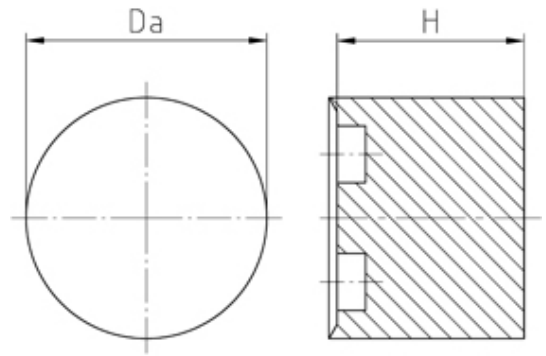

DESCRIPTION

Sealing insert, Internal dia Ext. Dia 32.3

*Subject to technical modification without notice.
Typographical and other errors do not justify claim for damages.*