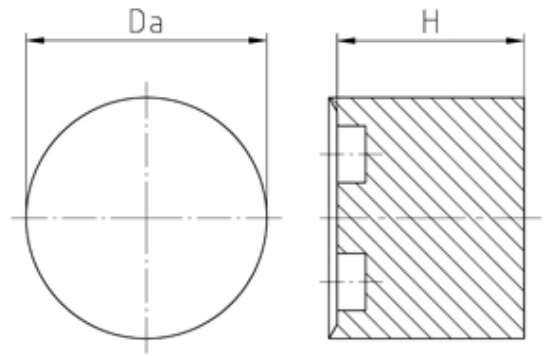

Inserts/Accessories

Range: Cable Glands/Grommets

Part Number: WJ-DM 25 STO

DESCRIPTION

Sealing insert, Internal dia Ext. Dia 19.8

*Subject to technical modification without notice.
Typographical and other errors do not justify claim for damages.*

SPECIFICATION

Product Type	Standard
Min Temperature Rating °C	-30
Max Temperature Rating °C	100
Thread Size	M25
External Diameter (mm)	19.8
Sealing Insert	Evoprene TPE
Comments	assembled in PERFECT series: 50.6xx M/STO, 50.6xx Pazzzz/STO
Height (mm)	9.3