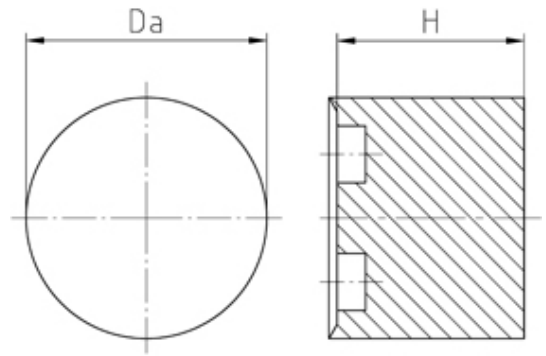

Inserts/Accessories

Range: Cable Glands/Grommets

Part Number: WJ-DM 20 STO

DESCRIPTION

Sealing insert, Internal dia Ext. Dia 15.1

*Subject to technical modification without notice.
Typographical and other errors do not justify claim for damages.*

SPECIFICATION

Product Type	Standard
Min Temperature Rating °C	-30
Max Temperature Rating °C	100
Thread Size	M20
External Diameter (mm)	15.1
Sealing Insert	Evoprene TPE
Comments	assembled in PERFECT series: 50.6xx M/STO, 50.6xx Pazzzz/STO
Height (mm)	7.5