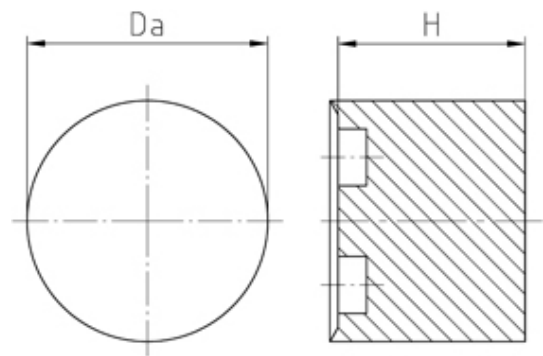

DESCRIPTION

Sealing insert, Internal dia Ext. Dia 11.7

*Subject to technical modification without notice.
Typographical and other errors do not justify claim for damages.*