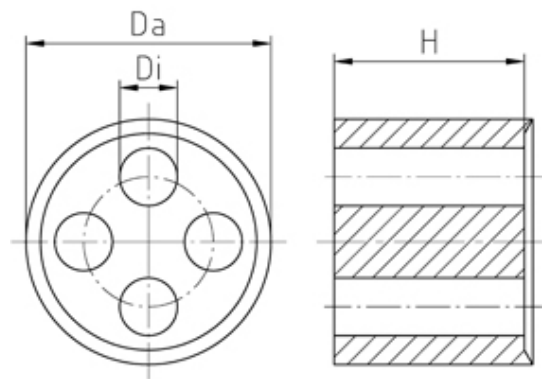

Inserts/Accessories

Range: Cable Glands/Grommets

Part Number: WJ-DM 32/4x8

DESCRIPTION

Sealing insert, Internal dia 4x8 Ext. Dia 25.1

CABLE GLANDS/GROMMETS FEATURES

- Sealing rings are constructed from Evoprene TPE

*Subject to technical modification without notice.
Typographical and other errors do not justify claim for damages.*

SPECIFICATION

Product Type	Standard
Min Temperature Rating °C	-30
Max Temperature Rating °C	100
Thread Size	M32
External Diameter (mm)	25.1
Sealing Insert	Evoprene TPE
Interior Diameter (mm)	4x8
Comments	assembled in PERFECT series: 50.6xx M//zXz, 50.6xx Pazzzz/zXz
Height (mm)	12.5