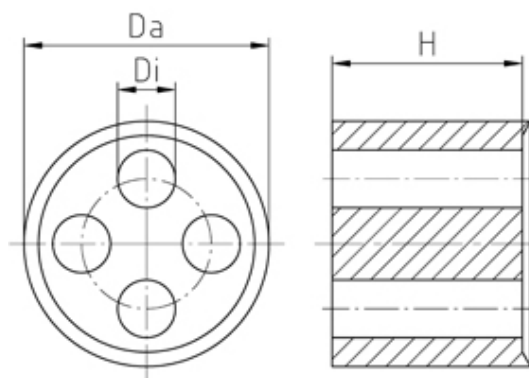

Inserts/Accessories

Range: Cable Glands/Grommets

Part Number: WJ-DM 32/3x8

DESCRIPTION

Sealing insert, Internal dia 3x8 Ext. Dia 25.1

Subject to technical modification without notice.

Typographical and other errors do not justify claim for damages.

SPECIFICATION

Product Type	Standard
Min Temperature Rating °C	-30
Max Temperature Rating °C	100
Thread Size	M32
External Diameter (mm)	25.1
Sealing Insert	Evoprene TPE
Interior Diameter (mm)	3x8
Comments	assembled in PERFECT series: 50.6xx M//zXz, 50.6xx Pazzzz/zXz
Height (mm)	12.5