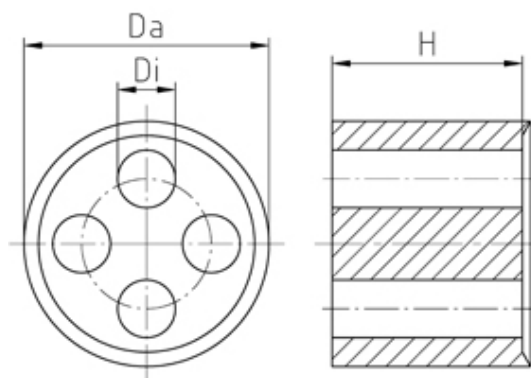

Inserts/Accessories

Range: Cable Glands/Grommets

Part Number: WJ-DM 32/2x8

DESCRIPTION

Sealing insert, Internal dia 2x8 Ext. Dia 25.1

Subject to technical modification without notice.

Typographical and other errors do not justify claim for damages.

SPECIFICATION

Product Type	Standard
Min Temperature Rating °C	-30
Max Temperature Rating °C	100
Thread Size	M32
External Diameter (mm)	25.1
Sealing Insert	Evoprene TPE
Interior Diameter (mm)	2x8
Comments	assembled in PERFECT series: 50.6xx M//zXz, 50.6xx Pazzzz/zXz
Height (mm)	12.5