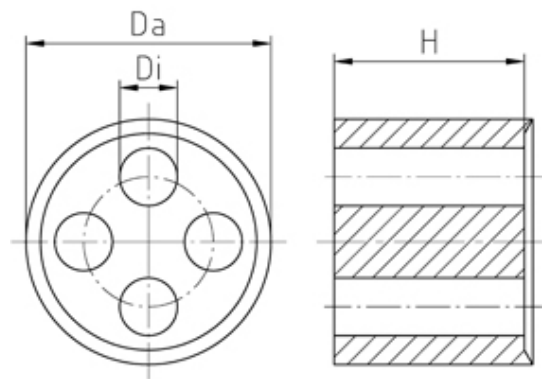

## Range: Cable Glands/Grommets

Part Number: WJ-DM 25/6x4

### DESCRIPTION

Sealing insert, Internal dia 6x4 Ext. Dia 19.8

*Subject to technical modification without notice.*

*Typographical and other errors do not justify claim for damages.*

## SPECIFICATION

|                                  |   |
|----------------------------------|---|
| <b>Product Type</b>              | Standard  |
| <b>Min Temperature Rating °C</b> | -30   |
| <b>Max Temperature Rating °C</b> | 100   |
| <b>Thread Size</b>               | M25   |
| <b>External Diameter (mm)</b>    | 19.8  |
| <b>Sealing Insert</b>            | Evoprene TPE  |
| <b>Interior Diameter (mm)</b>    | 6x4   |
| <b>Comments</b>                  | assembled in PERFECT series: 50.6xx M//zXz, 50.6xx Pazzzz/zXz |
| <b>Height (mm)</b>               | 9.3   |