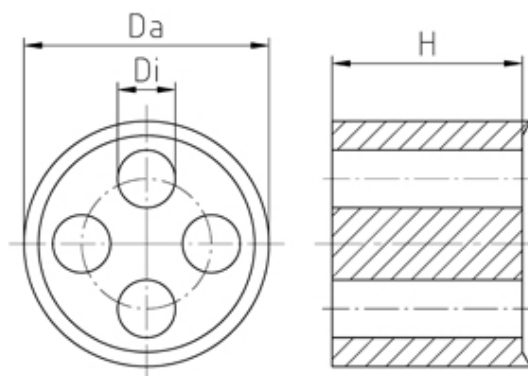

## Range: Cable Glands/Grommets

Part Number: WJ-DM 25/5x4

### DESCRIPTION

Sealing insert, Internal dia 5x4 Ext. Dia 19.8

*Subject to technical modification without notice.*

*Typographical and other errors do not justify claim for damages.*

## SPECIFICATION

<b>Product Type</b>	Standard
<b>Min Temperature Rating °C</b>	-30
<b>Max Temperature Rating °C</b>	100
<b>Thread Size</b>	M25
<b>External Diameter (mm)</b>	19.8
<b>Sealing Insert</b>	Evoprene TPE
<b>Interior Diameter (mm)</b>	5x4
<b>Comments</b>	assembled in PERFECT series: 50.6xx M//zXz, 50.6xx Pazzzz/zXz
<b>Height (mm)</b>	9.3