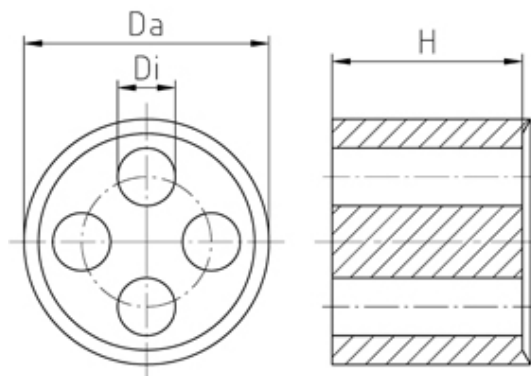

Inserts/Accessories

Range: Cable Glands/Grommets

Part Number: WJ-DM 25/4x6.5

DESCRIPTION

Sealing insert, Internal dia 4x6.5 Ext. Dia 19.8

Subject to technical modification without notice.

Typographical and other errors do not justify claim for damages.

SPECIFICATION

Product Type	Standard
Min Temperature Rating °C	-30
Max Temperature Rating °C	100
Thread Size	M25
External Diameter (mm)	19.8
Sealing Insert	Evoprene TPE
Interior Diameter (mm)	4x6.5
Comments	assembled in PERFECT series: 50.6xx M//zXz, 50.6xx Pazzzz/zXz
Height (mm)	9.3