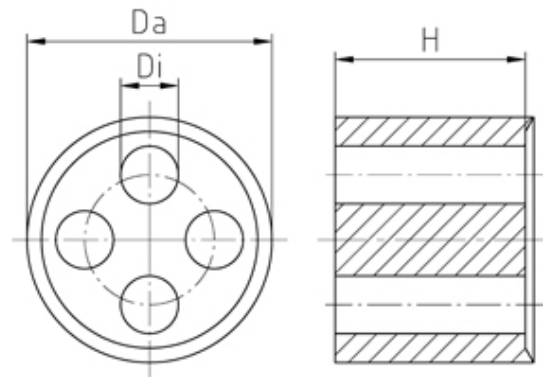

Inserts/Accessories

Range: Cable Glands/Grommets

Part Number: WJ-DM 25/4x6

DESCRIPTION

Sealing insert, Internal dia 4x6 Ext. Dia 19.8

CABLE GLANDS/GROMMETS FEATURES

- Sealing rings are constructed from Evoprene TPE

*Subject to technical modification without notice.
Typographical and other errors do not justify claim for damages.*

SPECIFICATION

Product Type	Standard
Min Temperature Rating °C	-30
Max Temperature Rating °C	100
Thread Size	M25
External Diameter (mm)	19.8
Sealing Insert	Evoprene TPE
Interior Diameter (mm)	4x6
Comments	assembled in PERFECT series: 50.6xx M//zXz, 50.6xx Pazzzz/zXz
Height (mm)	9.3