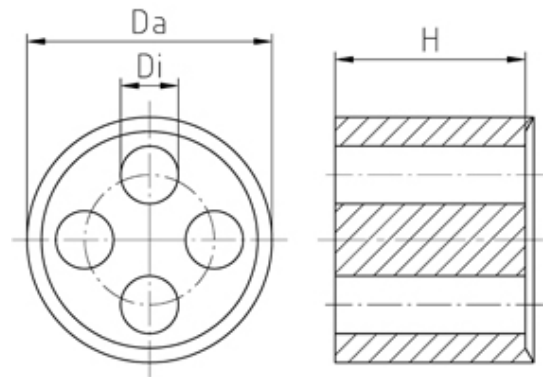

## Range: Cable Glands/Grommets

Part Number: WJ-DM 25/3x7

### DESCRIPTION

Sealing insert, Internal dia 3x7 Ext. Dia 19.8

## SPECIFICATION

<b>Product Type</b>	Standard
<b>Min Temperature Rating °C</b>	-30
<b>Max Temperature Rating °C</b>	100
<b>Thread Size</b>	M25
<b>External Diameter (mm)</b>	19.8
<b>Sealing Insert</b>	Evoprene TPE
<b>Interior Diameter (mm)</b>	3x7
<b>Comments</b>	assembled in PERFECT series: 50.6xx M//zXz, 50.6xx Pazzzz/zXz
<b>Height (mm)</b>	9.3