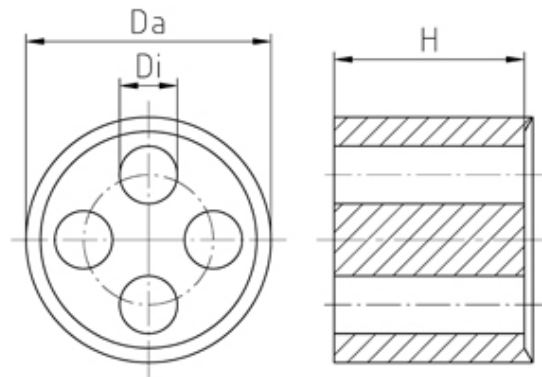

Inserts/Accessories

Range: Cable Glands/Grommets

Part Number: WJ-DM 25/3x6

DESCRIPTION

Sealing insert, Internal dia 3x6 Ext. Dia 19.8

CABLE GLANDS/GROMMETS FEATURES

- Sealing rings are constructed from Evoprene TPE

Subject to technical modification without notice.

Typographical and other errors do not justify claim for damages.

SPECIFICATION

Product Type	Standard
Min Temperature Rating °C	-30
Max Temperature Rating °C	100
Thread Size	M25
External Diameter (mm)	19.8
Sealing Insert	Evoprene TPE
Interior Diameter (mm)	3x6
Comments	assembled in PERFECT series: 50.6xx M//zXz, 50.6xx Pazzzz/zXz
Height (mm)	9.3