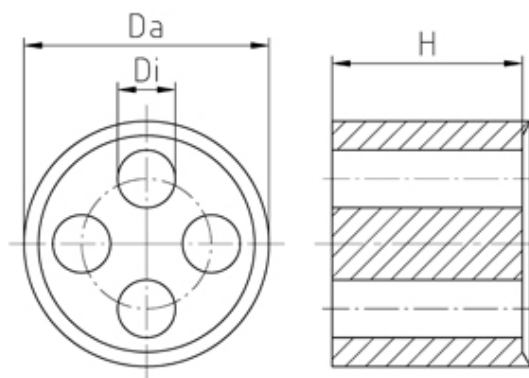

## Range: Cable Glands/Grommets

Part Number: WJ-DM 25/3x4

### DESCRIPTION

Sealing insert, Internal dia 3x4 Ext. Dia 19.8

*Subject to technical modification without notice.*

*Typographical and other errors do not justify claim for damages.*

## SPECIFICATION

<b>Product Type</b>	Standard
<b>Min Temperature Rating °C</b>	-30
<b>Max Temperature Rating °C</b>	100
<b>Thread Size</b>	M25
<b>External Diameter (mm)</b>	19.8
<b>Sealing Insert</b>	Evoprene TPE
<b>Interior Diameter (mm)</b>	3x4
<b>Comments</b>	assembled in PERFECT series: 50.6xx M//zXz, 50.6xx Pazzzz/zXz
<b>Height (mm)</b>	9.3