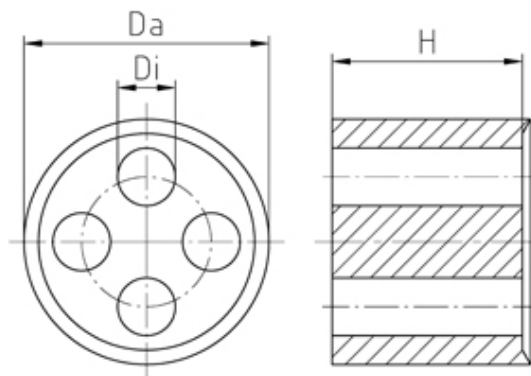

Inserts/Accessories

Range: Cable Glands/Grommets

Part Number: WJ-DM 25/2x8

DESCRIPTION

Sealing insert, Internal dia 2x8 Ext. Dia 19.8

Subject to technical modification without notice.

Typographical and other errors do not justify claim for damages.

SPECIFICATION

| | |
|----------------------------------|---------------------------------------------------------------|
| Product Type | Standard |
| Min Temperature Rating °C | -30 |
| Max Temperature Rating °C | 100 |
| Thread Size | M25 |
| External Diameter (mm) | 19.8 |
| Sealing Insert | Evoprene TPE |
| Interior Diameter (mm) | 2x8 |
| Comments | assembled in PERFECT series: 50.6xx M//zXz, 50.6xx Pazzzz/zXz |
| Height (mm) | 9.3 |