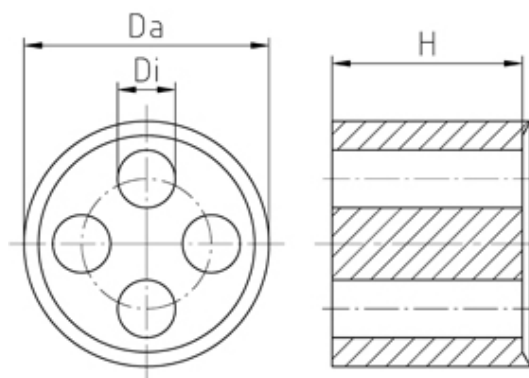

## Range: Cable Glands/Grommets

Part Number: WJ-DM 25/2x6

### DESCRIPTION

Sealing insert, Internal dia 2x6 Ext. Dia 19.8

*Subject to technical modification without notice.*

*Typographical and other errors do not justify claim for damages.*

## SPECIFICATION

<b>Product Type</b>	Standard
<b>Min Temperature Rating °C</b>	-30
<b>Max Temperature Rating °C</b>	100
<b>Thread Size</b>	M25
<b>External Diameter (mm)</b>	19.8
<b>Sealing Insert</b>	Evoprene TPE
<b>Interior Diameter (mm)</b>	2x6
<b>Comments</b>	assembled in PERFECT series: 50.6xx M//zXz, 50.6xx Pazzzz/zXz
<b>Height (mm)</b>	9.3