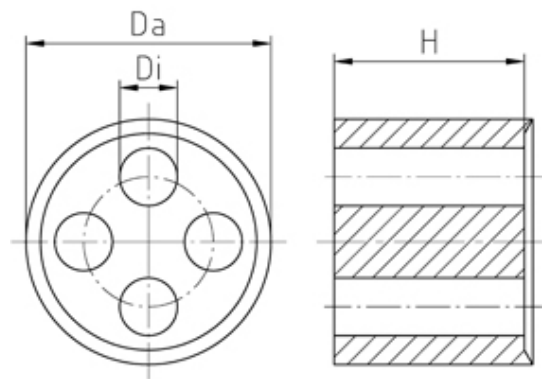

## Range: Cable Glands/Grommets

Part Number: WJ-DM 20/2x4

### DESCRIPTION

Sealing insert, Internal dia 2x4 Ext. Dia 15.1

## SPECIFICATION

<b>Product Type</b>	Standard
<b>Min Temperature Rating °C</b>	-30
<b>Max Temperature Rating °C</b>	100
<b>Thread Size</b>	M20
<b>External Diameter (mm)</b>	15.1
<b>Sealing Insert</b>	Evoprene TPE
<b>Interior Diameter (mm)</b>	2x4
<b>Comments</b>	assembled in PERFECT series: 50.6xx M//zXz, 50.6xx Pazzzz/zXz
<b>Height (mm)</b>	7.5