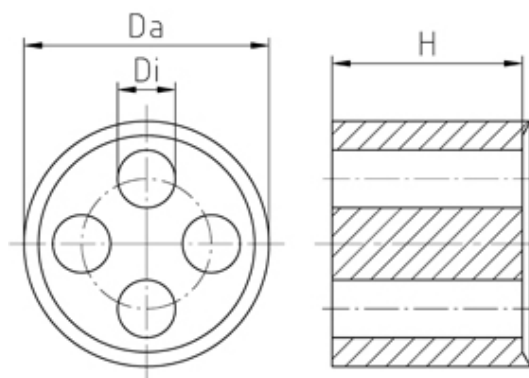

## Range: Cable Glands/Grommets

Part Number: WJ-DM 16/4x3.5

### DESCRIPTION

Sealing insert, Internal dia 4x3.5 Ext. Dia 11.7

*Subject to technical modification without notice.*

*Typographical and other errors do not justify claim for damages.*

## SPECIFICATION

<b>Product Type</b>	Standard
<b>Min Temperature Rating °C</b>	-30
<b>Max Temperature Rating °C</b>	100
<b>Thread Size</b>	M16
<b>External Diameter (mm)</b>	11.7
<b>Sealing Insert</b>	Evoprene TPE
<b>Interior Diameter (mm)</b>	4x3.5
<b>Comments</b>	assembled in PERFECT series: 50.6xx M//zXz, 50.6xx Pazzzz/zXz
<b>Height (mm)</b>	7.6